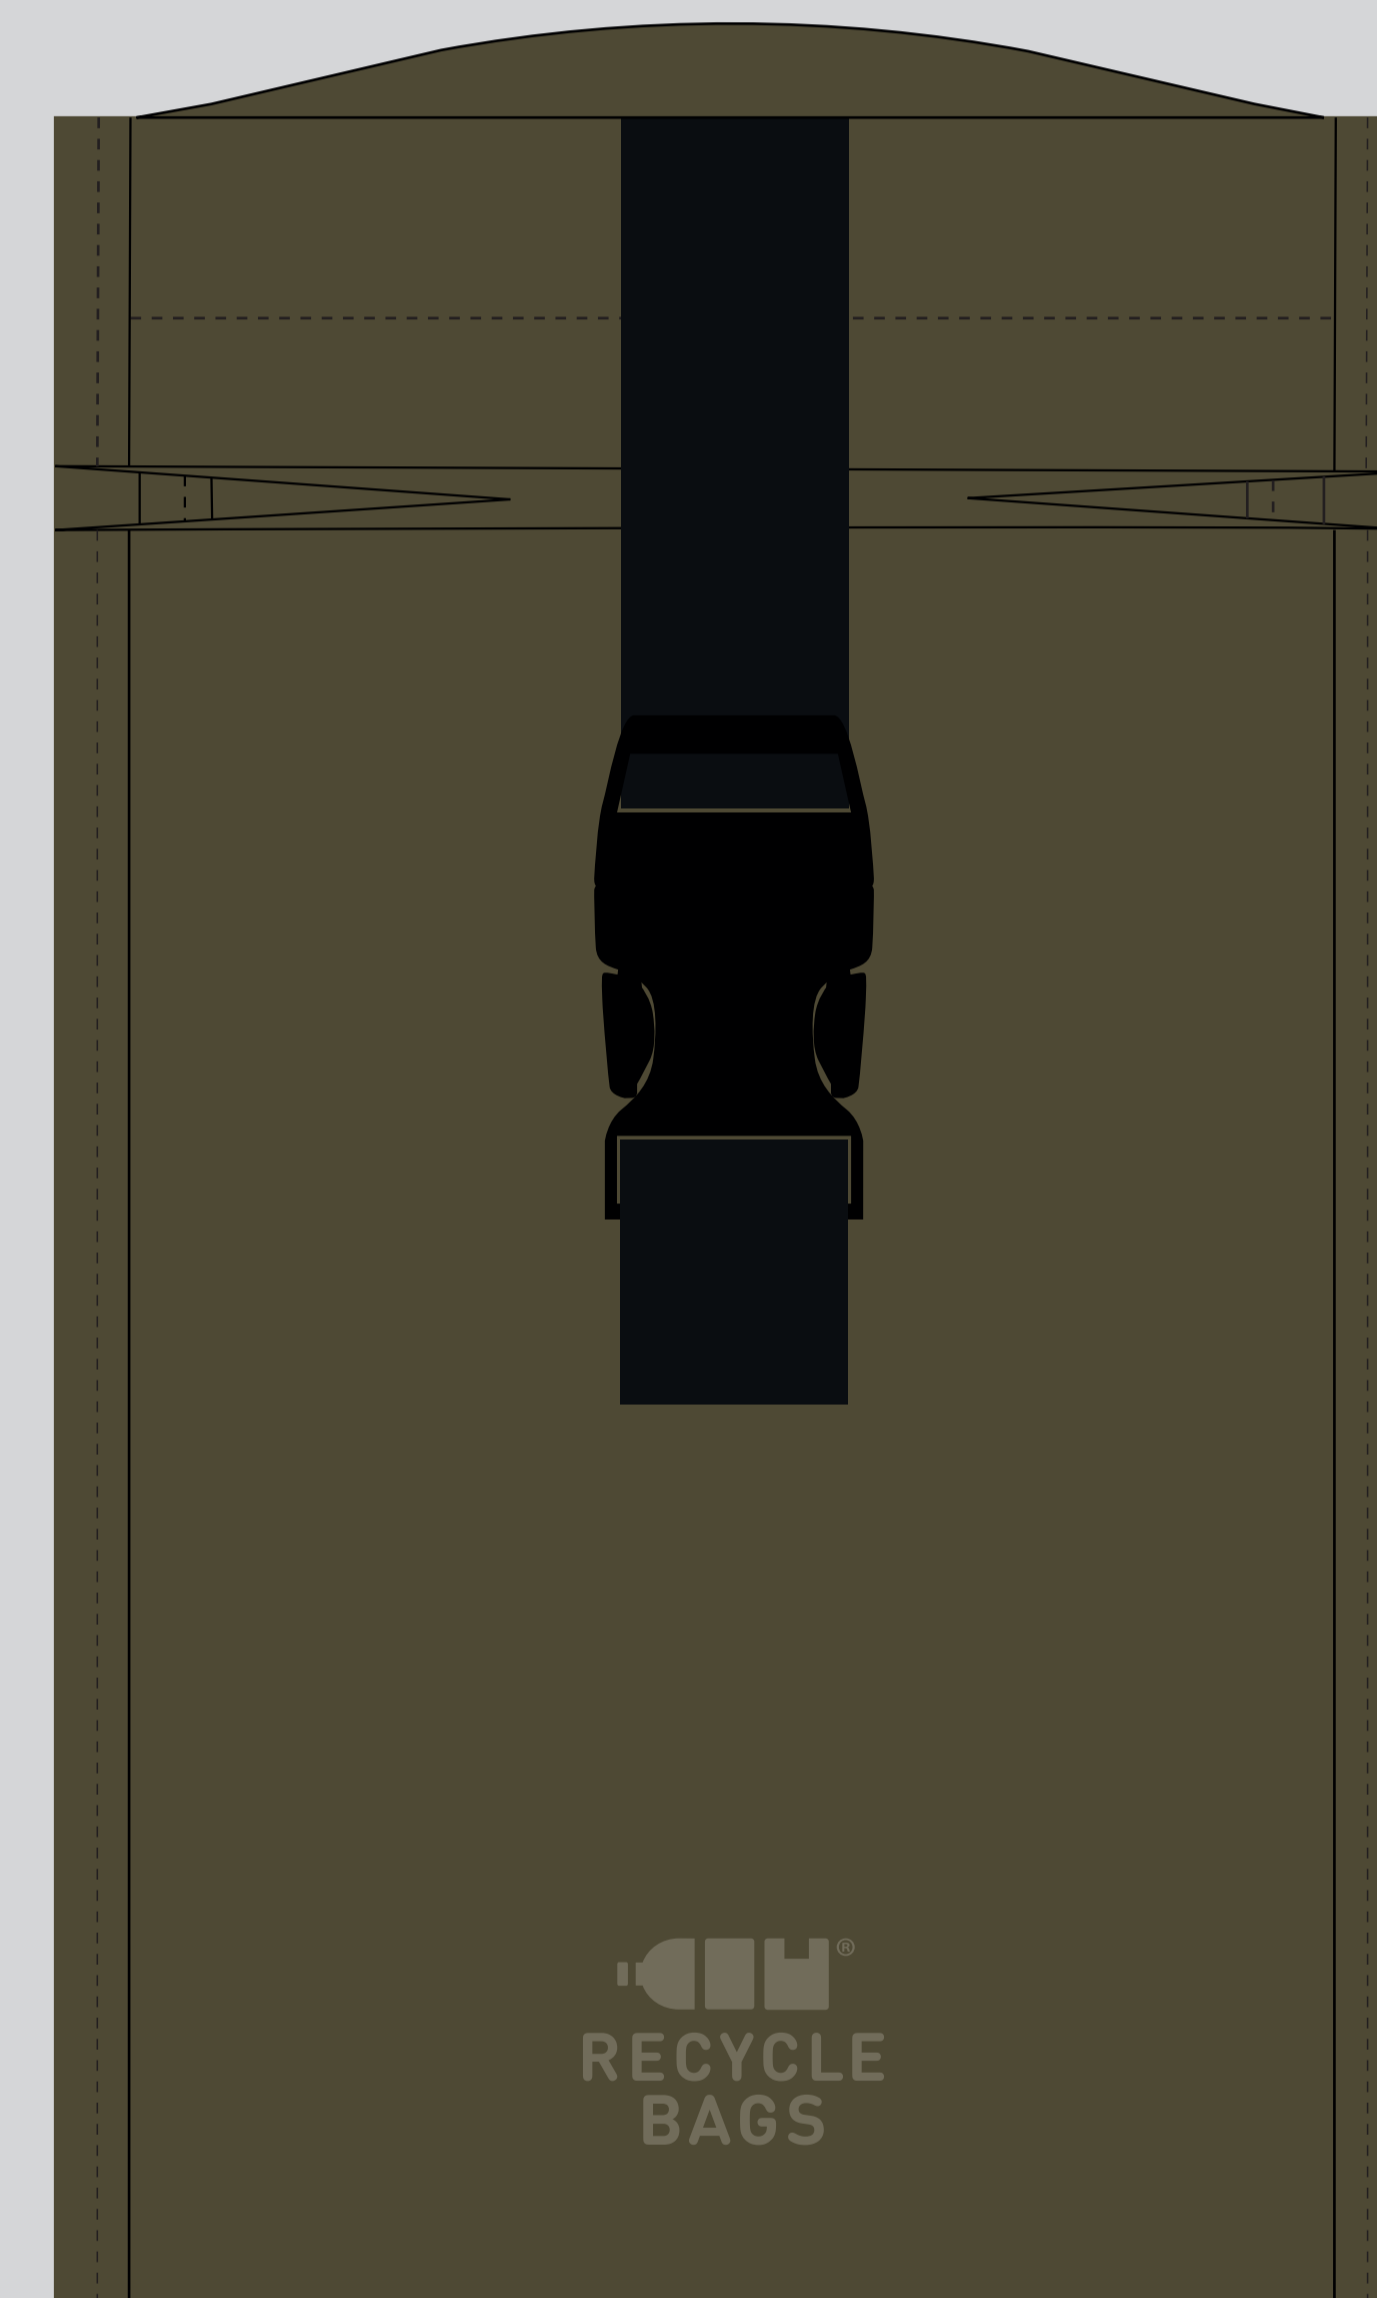

**Order no.** :  
Customer :  
Revision : 00

Item no. : 23480.42 (RPET)  
Color : Olive green  
Quantity :

**Pos 1: Print Body Back**

Size :  
Position :  
Colors :

**POSITION 1:  
BODY BACK**

max. printing size 120 x 100 mm

**Artwork recommendations**

Text in positive must be greater than 2.5 mm height  
Text in negative must be greater than 3 mm height  
Screenprint in gradients is not possible  
The line thickness in positive must be greater than 0.30 mm  
The line thickness in negative must be greater than 0.50 mm  
Trade mark TM or Registration mark ® won't be visible under 2.3 mm height  
Printing colors only in Pantone C.  
Printing colors may deviate 1 Pantone shade lighter / darker  
Light printing colors on dark fabric may deviate a little (darker)