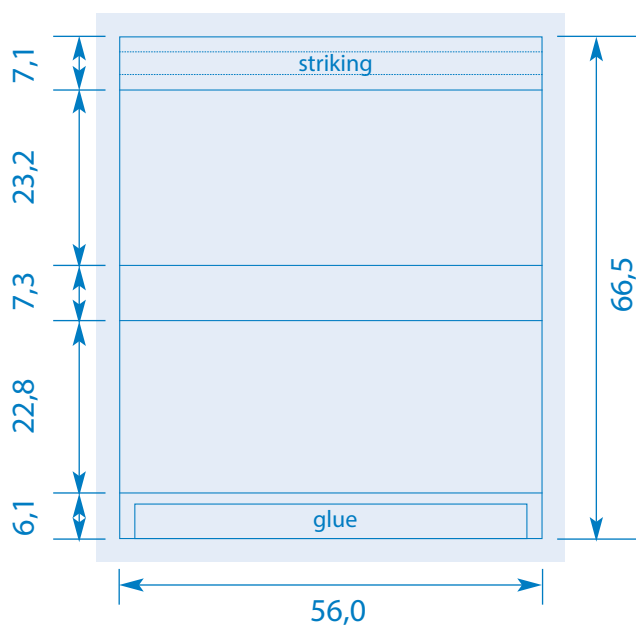

memo AG · Am Biotop 6 · 97259 Greußenheim

Streichholzschachtel

56 x 24 x 7mm

 = Printing area with 3 mm overlap/bleed
Please do NOT make white spaces for glue & striker

Design/Text areas
= sufficient margin to cut & crease