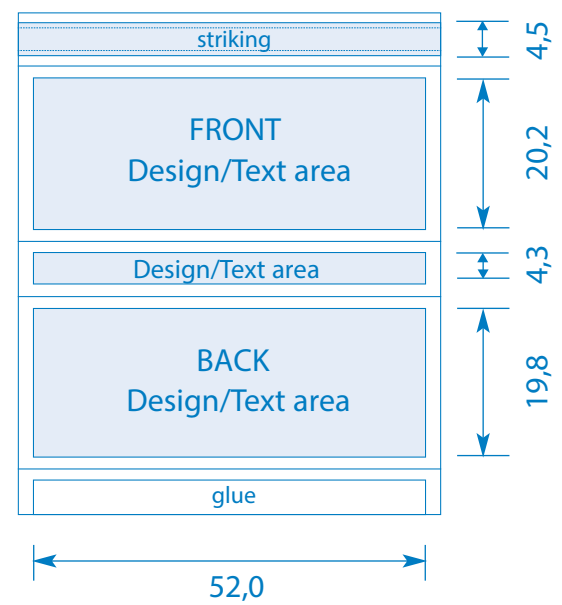

memo AG · Am Biotop 6 · 97259 Greußenheim

Streichholzschachtel

56 x 24 x 7mm

 = Printing area with 3 mm overlap/bleed
Please do NOT make white spaces for glue & striker

Design/Text areas
= sufficient margin to cut & crease