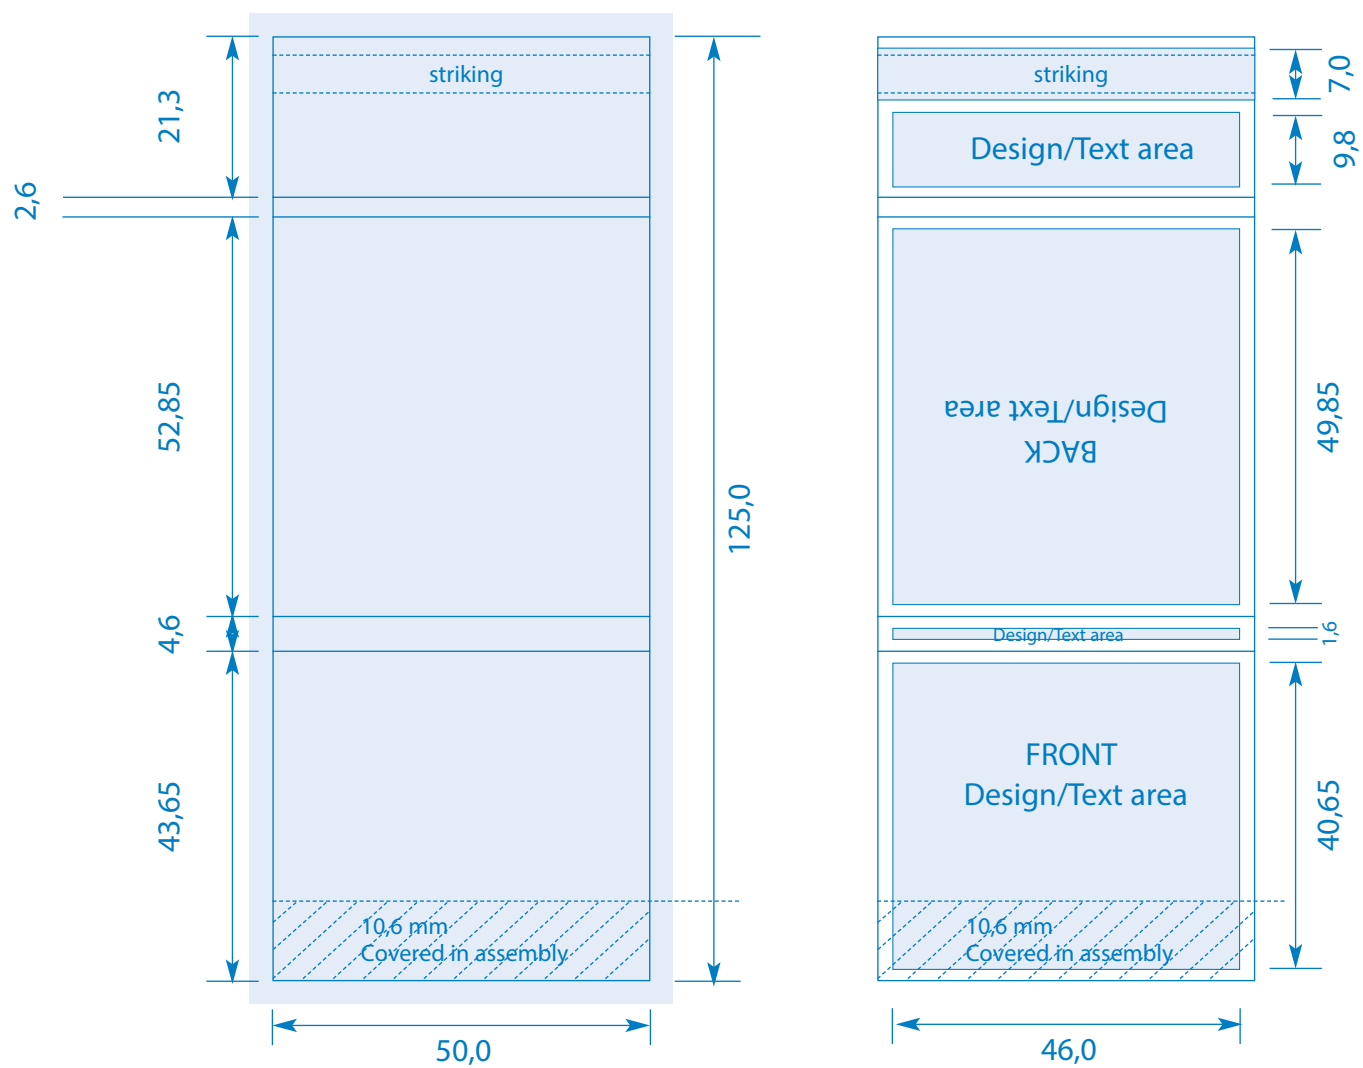

memo AG · Am Biotop 6 · 97259 Greußenheim

Streichholzbriefchen 50 x 53mm

 = Printing area with 3 mm overlap/bleed
Please do NOT make white spaces for glue & striker

Design/Text areas
= sufficient margin to cut & crease